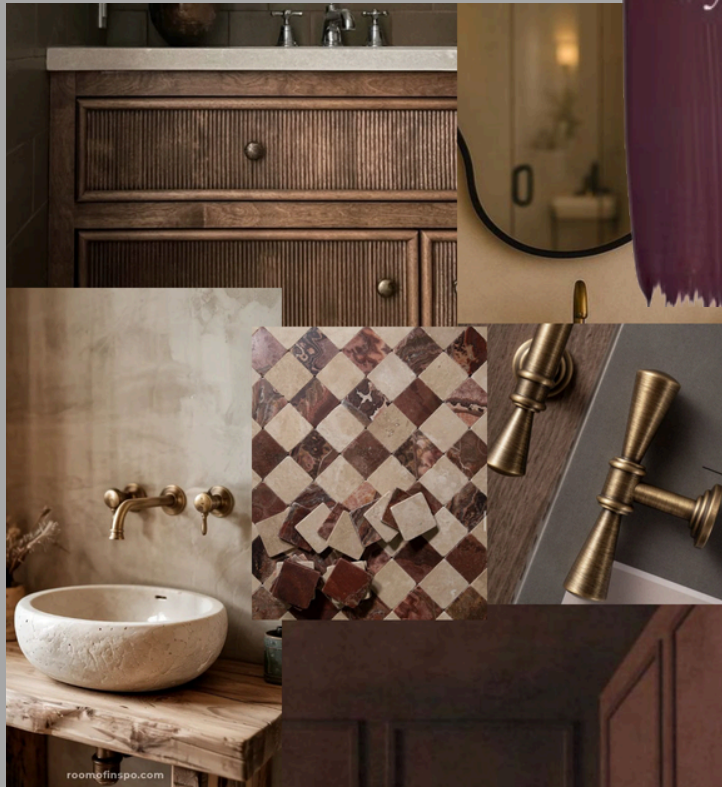

Aubergine
by Behr